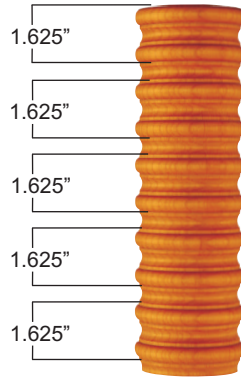

CMFT-SPLPACK
(cut apart)

CMFT-SPLPACK
(cut apart)

CMF Cabinet Molding

25, 35.25 and 86"

Patterns: Rope, Reed,
Flute, & Panel

CMFT-SPLPACK
(cut apart)

**Splicer Pack of (5)
Cut as you like**

CMFT-SPLPACK