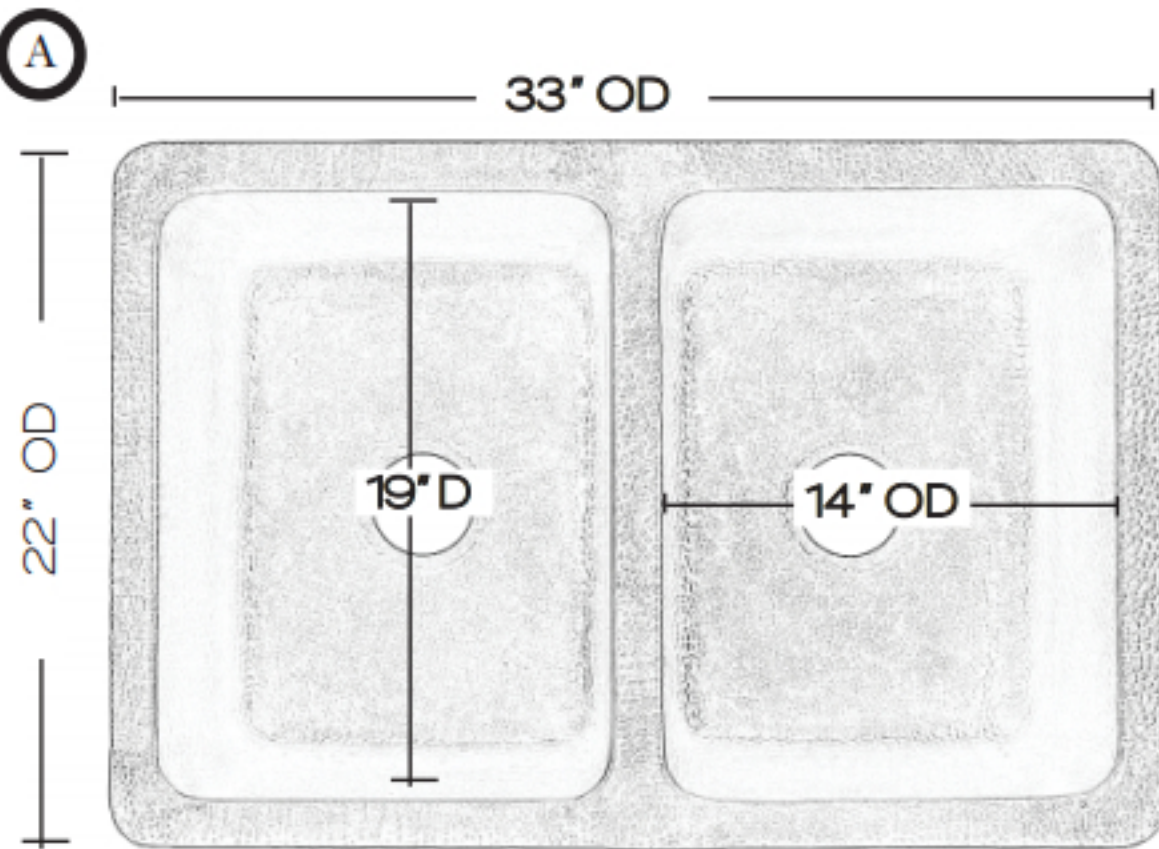

SINK DETAILS

Farmhouse Apron Front Double Bowl Hand Hammered Solid Copper Seamless Construction in Medium Antique Finish. Coordinating drain available. Mounting Options: Under Mount or Drop-In

PART	DESCRIPTION	QUANTITY
A	Kitchen Sink	1

Your copper sink A is handmade and therefore a work of art. Each sink is unique and can vary 1/4" in either direction. We highly recommend waiting to receive your sink before cutting your counter top.