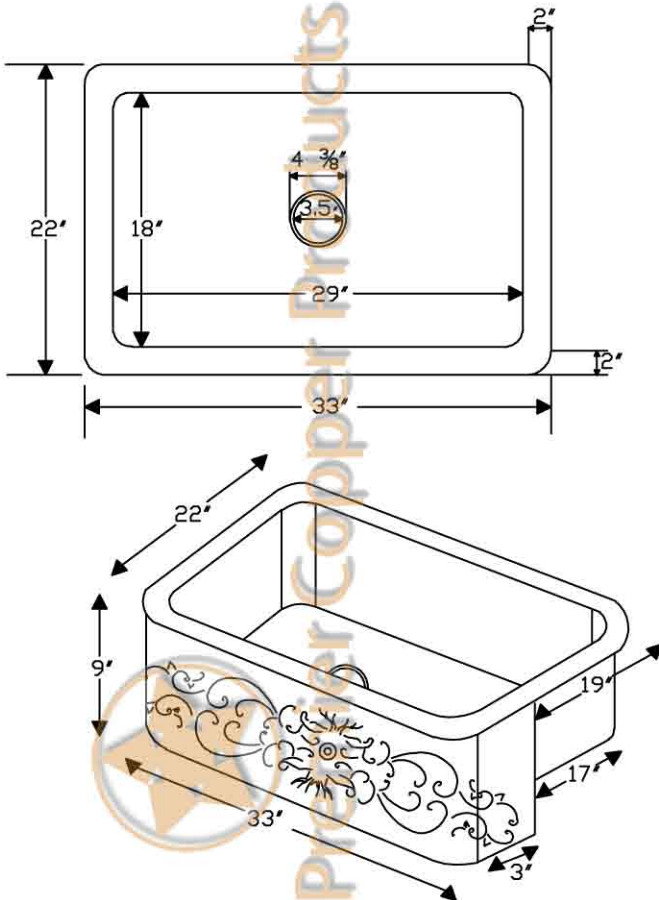

# ITEM # KASDB33229S 33" KITCHEN APRON SINGLE BOWL SINK W/ SCROLL DESIGN

OUTER DIMENSIONS: 33"X22"X9"

INNER DIMENSIONS: 29"X18"X9"

DRAIN SIZE: 3.5" STANDARD

MATERIAL GAUGE: 14

**IMPORTANT:** THIS PRODUCT IS HAND CRAFTED AND SMALL VARIANCES MAY OCCUR. DIMENSIONS MAY VARY UP TO 1/4". DO NOT MAKE ANY INSTALLATION CUTS UNTIL YOU RECEIVE YOUR SINK.