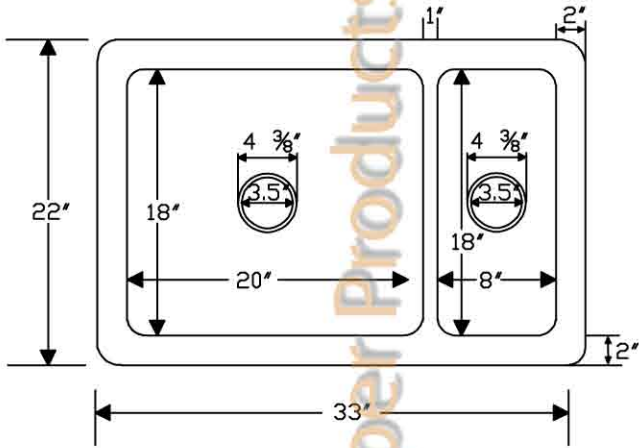

ITEM # KA75DB33229

33" KITCHEN APRON 75/25

DOUBLE BOWL SINK

CODE/STANDARD COMPLIANCE

* IAPMO/cUPC LISTED

OUTER DIMENSIONS: 33"X22"X9"

INNER DIMENSIONS: L:20"X18"X9" R:8"X18"X8"

DRAIN SIZE: 3.5" STANDARD

MATERIAL GAUGE: 14

IMPORTANT: THIS PRODUCT IS HAND CRAFTED AND SMALL VARIANCES MAY OCCUR. DIMENSIONS MAY VARY UP TO 1/4". DO NOT MAKE ANY INSTALLATION CUTS UNTIL YOU RECEIVE YOUR SINK.