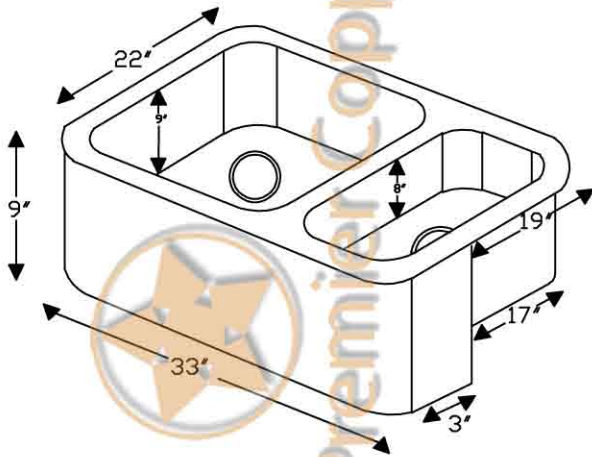

ITEM # KA75DB33229

33" KITCHEN APRON 75/25

DOUBLE BOWL SINK

CODE/STANDARD COMPLIANCE

* IAPMO/cUPC LISTED

OUTER DIMENSIONS: 33"X22"X9"

INNER DIMENSIONS: L:20"X18"X9" R:8"X18"X8"

DRAIN SIZE: 3.5" STANDARD

MATERIAL GAUGE: 14

IMPORTANT: THIS PRODUCT IS HAND CRAFTED AND SMALL VARIANCES MAY OCCUR. DIMENSIONS MAY VARY UP TO 1/4". DO NOT MAKE ANY INSTALLATION CUTS UNTIL YOU RECEIVE YOUR SINK.