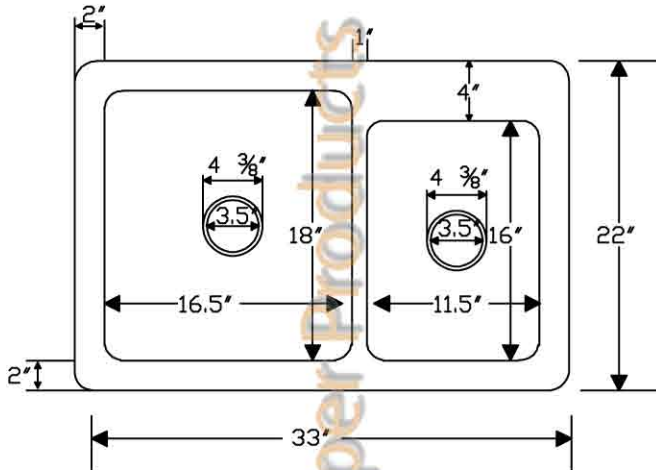

Premier Copper Products

ITEM # KA60DB33229 33" KITCHEN APRON 60/40 DOUBLE BOWL SINK

CODE/STANDARD COMPLIANCE

* IAPMO/cUPC LISTED

OUTER DIMENSIONS: 33"X22"X9"

INNER DIMENSIONS: L:16.5"X18"X9" R:11.5"X16"X7"

DRAIN SIZE: 3.5" STANDARD

MATERIAL GAUGE: 14

IMPORTANT: THIS PRODUCT IS HAND CRAFTED AND SMALL VARIANCES MAY OCCUR. DIMENSIONS MAY VARY UP TO 1/4". DO NOT MAKE ANY INSTALLATION CUTS UNTIL YOU RECEIVE YOUR SINK.