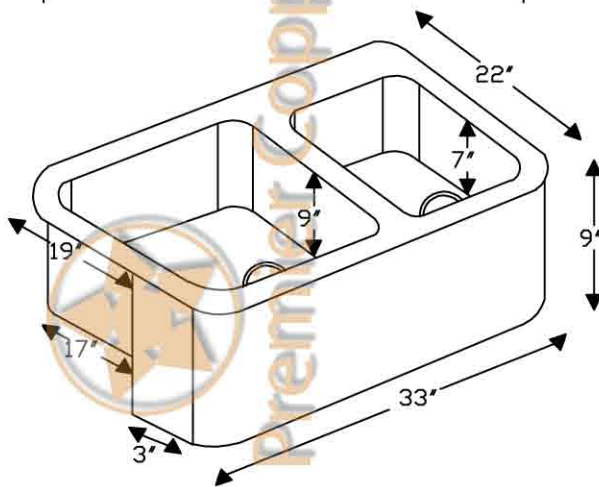

Premier Copper Products

ITEM # KA60DB33229 33" KITCHEN APRON 60/40 DOUBLE BOWL SINK

CODE/STANDARD COMPLIANCE

* IAPMO/cUPC LISTED

OUTER DIMENSIONS: 33"X22"X9"

INNER DIMENSIONS: L:16.5"X18"X9" R:11.5"X16"X7"

DRAIN SIZE: 3.5" STANDARD

MATERIAL GAUGE: 14

IMPORTANT: THIS PRODUCT IS HAND CRAFTED AND SMALL VARIANCES MAY OCCUR. DIMENSIONS MAY VARY UP TO 1/4". DO NOT MAKE ANY INSTALLATION CUTS UNTIL YOU RECEIVE YOUR SINK.