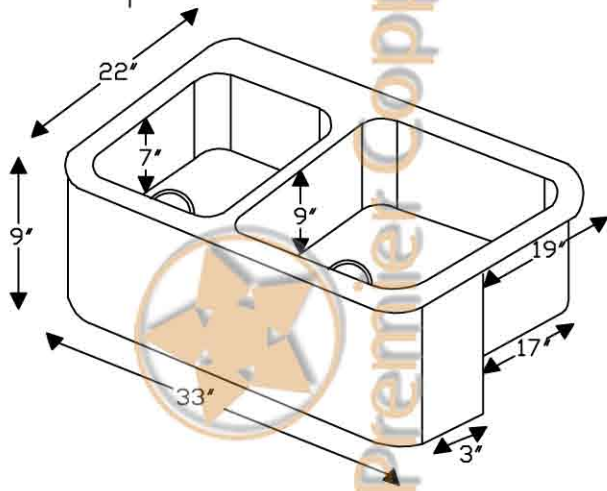

# ITEM # KA40DB33229 33" KITCHEN APRON 40/60 DOUBLE BOWL SINK

CODE/STANDARD COMPLIANCE

\* IAPMO/cUPC LISTED

OUTER DIMENSIONS: 33"X22"X9"

INNER DIMENSIONS: L:11.5"X16"X7" R:16.5"X18"X9"

DRAIN SIZE: 3.5" STANDARD

MATERIAL GAUGE: 14

**IMPORTANT:** THIS PRODUCT IS HAND CRAFTED AND SMALL VARIANCES MAY OCCUR. DIMENSIONS MAY VARY UP TO 1/4". DO NOT MAKE ANY INSTALLATION CUTS UNTIL YOU RECEIVE YOUR SINK.