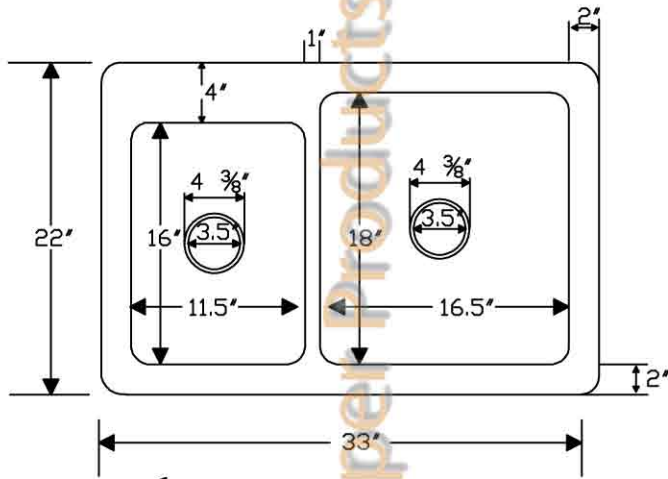

# ITEM # KA40DB33229 33" KITCHEN APRON 40/60 DOUBLE BOWL SINK

CODE/STANDARD COMPLIANCE

\* IAPMO/cUPC LISTED

OUTER DIMENSIONS: 33"X22"X9"

INNER DIMENSIONS: L:11.5"X16"X7" R:16.5"X18"X9"

DRAIN SIZE: 3.5" STANDARD

MATERIAL GAUGE: 14

**IMPORTANT:** THIS PRODUCT IS HAND CRAFTED AND SMALL VARIANCES MAY OCCUR. DIMENSIONS MAY VARY UP TO 1/4". DO NOT MAKE ANY INSTALLATION CUTS UNTIL YOU RECEIVE YOUR SINK.