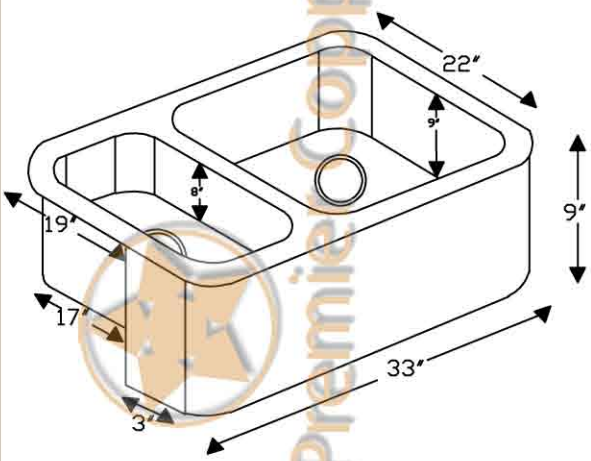

ITEM # KA25DB33229 33" KITCHEN APRON 25/75 DOUBLE BOWL SINK

CODE/STANDARD COMPLIANCE

* IAPMO/cUPC LISTED

OUTER DIMENSIONS: 33"X22"X9"
INNER DIMENSIONS: L:8"X18"X8" R:20"X18"X9"

DRAIN SIZE: 3.5" STANDARD

MATERIAL GAUGE: 14

IMPORTANT: THIS PRODUCT IS HAND CRAFTED AND SMALL VARIANCES MAY OCCUR. DIMENSIONS MAY VARY UP TO 1/4". DO NOT MAKE ANY INSTALLATION CUTS UNTIL YOU RECEIVE YOUR SINK.