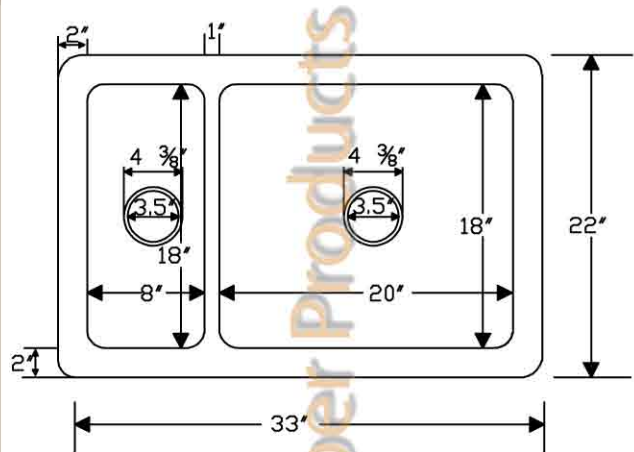

ITEM # KA25DB33229 33" KITCHEN APRON 25/75 DOUBLE BOWL SINK

CODE/STANDARD COMPLIANCE

* IAPMO/cUPC LISTED

OUTER DIMENSIONS: 33"X22"X9"
INNER DIMENSIONS: L:8"X18"X8" R:20"X18"X9"

DRAIN SIZE: 3.5" STANDARD

MATERIAL GAUGE: 14

IMPORTANT: THIS PRODUCT IS HAND CRAFTED AND SMALL VARIANCES MAY OCCUR. DIMENSIONS MAY VARY UP TO 1/4". DO NOT MAKE ANY INSTALLATION CUTS UNTIL YOU RECEIVE YOUR SINK.