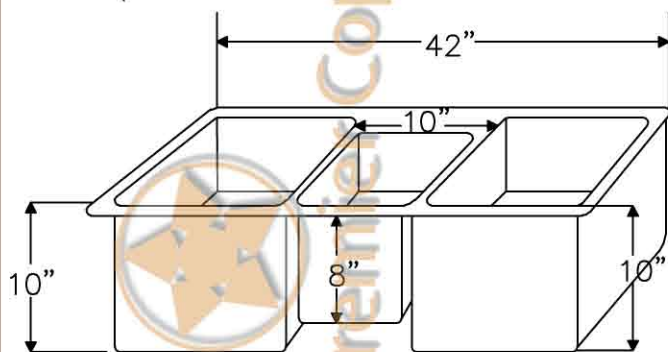

Premier Copper Products

CODE/STANDARD COMPLIANCE

* IAPMO/cUPC LISTED

ITEM # KTDB422210 42" TRIPLE BOWL KITCHEN SINK

OUTER DIMENSIONS: 42"X22"X9"
INNER DIMENSIONS: L:15"X20"X10"
C:8"X17"X8" R:15"X20"X10"
DRAIN SIZE: 3.5" STANDARD
MATERIAL GAUGE: 14

IMPORTANT: THIS PRODUCT IS HAND CRAFTED AND SMALL VARIANCES MAY OCCUR. DIMENSIONS MAY VARY UP TO 1/4". DO NOT MAKE ANY INSTALLATION CUTS UNTIL YOU RECEIVE YOUR SINK.