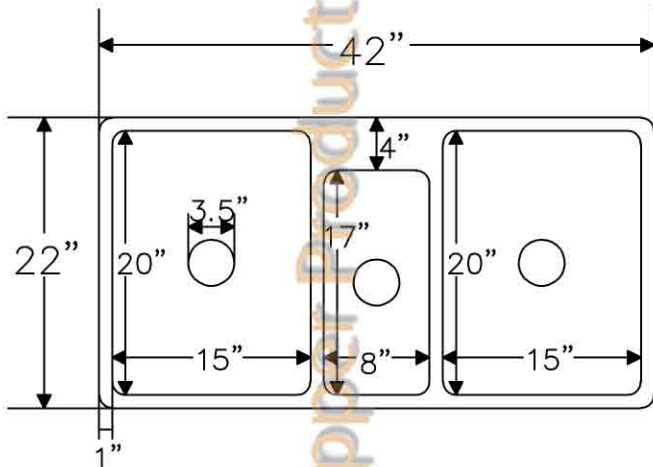

Premier Copper Products

CODE/STANDARD COMPLIANCE

* IAPMO/cUPC LISTED

ITEM # KTDB422210 42" TRIPLE BOWL KITCHEN SINK

OUTER DIMENSIONS: 42"X22"X9"
INNER DIMENSIONS: L:15"X20"X10"
C:8"X17"X8" R:15"X20"X10"
DRAIN SIZE: 3.5" STANDARD
MATERIAL GAUGE: 14

IMPORTANT: THIS PRODUCT IS HAND CRAFTED AND SMALL VARIANCES MAY OCCUR. DIMENSIONS MAY VARY UP TO 1/4". DO NOT MAKE ANY INSTALLATION CUTS UNTIL YOU RECEIVE YOUR SINK.