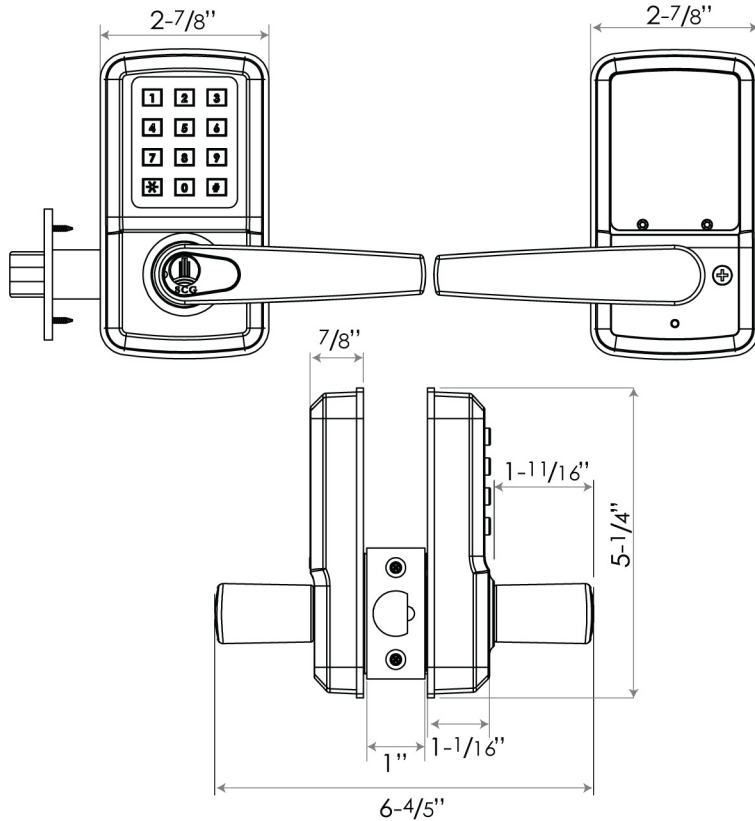

SK500 DIGITAL LEVER LOCK

NEW

PRIVEX[®]
By DELANEY.

DIMENSIONS

Shown with the Milton Lever. Additional styles available with factory lead times.

STANDARD SPECIFICATIONS

Door Prep	Cross bore: $2\text{-}1/8''$ Edge bore: $1''$ Latch face: $1'' \times 2\text{-}1/4''$	Power	6V (4-AA batteries included) Estimated battery life is 1 year
Backset	Fits $2\text{-}3/8''$ and $2\text{-}3/4''$	Passcode	4-6 digits, Maximum of 9 Passcodes supported
Door Thickness	$1\text{-}3/8'' \sim 2''$ door	Master Passcodes	4-6 digits, Maximum of 1 Master Passcode supported
Cylinder	KW1 5-pin standard	Warranty Period	2 years
Latches	Deadlatch for maximum security	Door Handing	Specify RH or LH when ordering