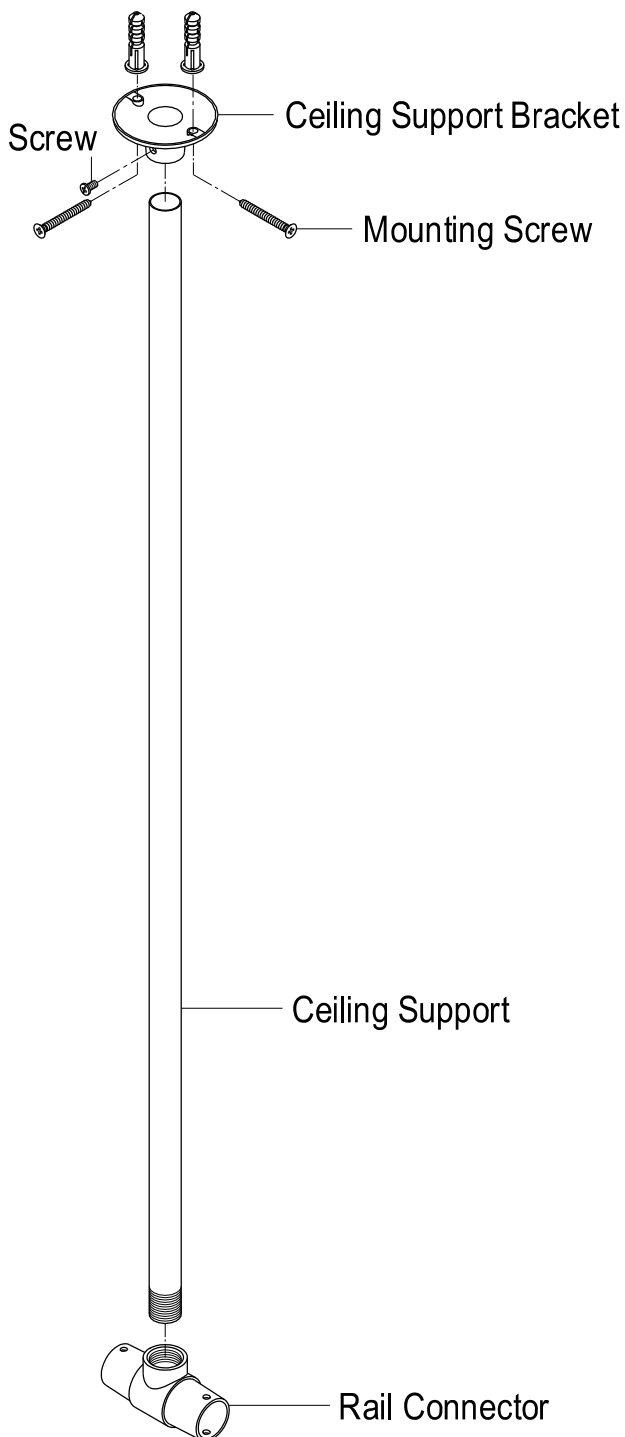

Installation Instructions For Use With KB's Shower Rod Bath Supply

Mounting Screw & Anchor	Screw
	
2 Pcs	1 Pc

www.kingstonbrass.com

TOLL-FREE CUSTOMER SERVICE: 1-877-2-KBRASS

TECHNICAL SUPPORT E-mail: service@kingstonbrass.com