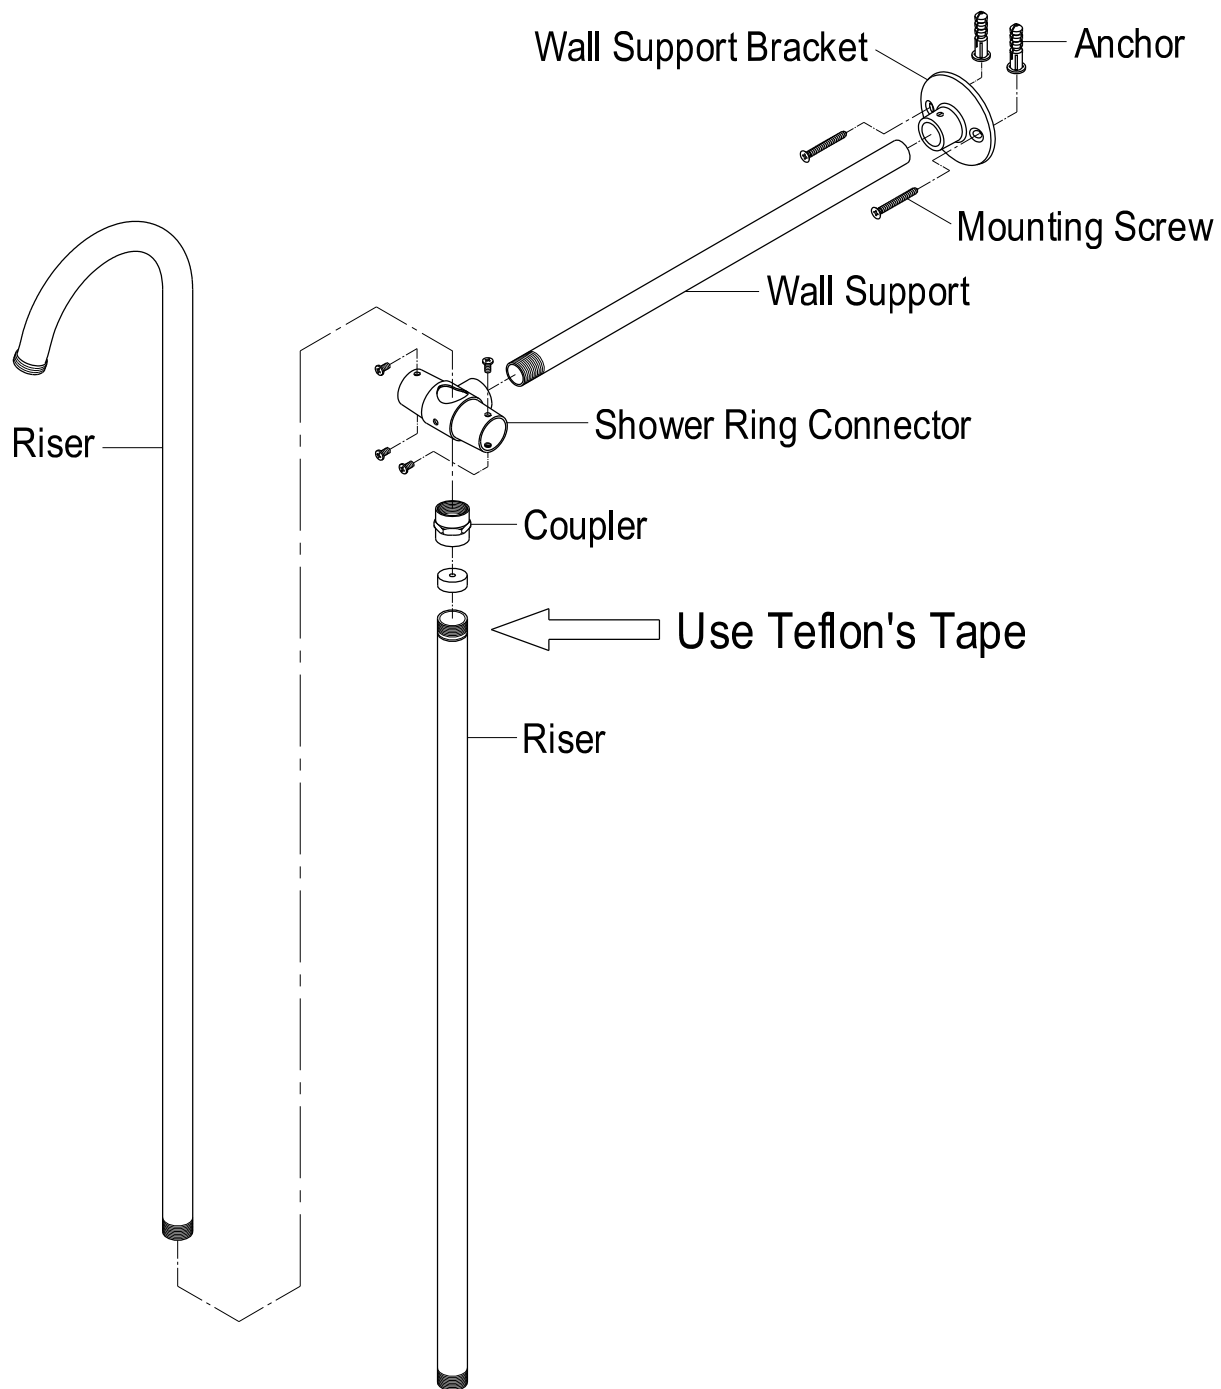

KINGSTON BRASS

THE TRADITION OF FINE BRASS

INSTALLATION INSTRUCTIONS

For Use With KB's Converto Shower without Spout

www.kingstonbrass.com

TOLL-FREE CUSTOMER SERVICE: 1-877-2-KBRASS

TECHNICAL SUPPORT E-mail: service@kingstonbrass.com

12775 Reservoir Street, Chino, CA91710