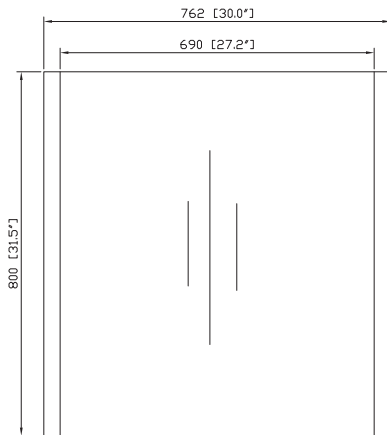

## Nominal Dimension

- 30W x 1.2D x 31.5H (inches)

## Product Diagrams

Front

Back

Side

Top