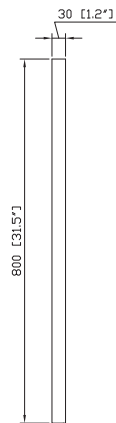

## Features

- Durable birch wood frame
- Non beveled-edge mirror
- Mirror hangs vertically
- Wall cleat for easy hanging and leveling

## Nominal Dimension

- 30W x 1.2D x 31.5H (inches)

## Components

Vanity	LOFT-V30-DW	LOFT-V36-DW	LOFT-V48-DW
--------	-------------	-------------	-------------

## Product Diagrams

Front

Back

Side

Top