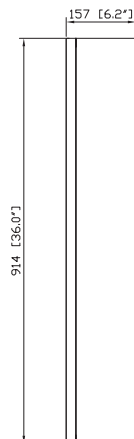

Avanity

MODERO-MC28-ES

Features

- Durable birch wood frame
- Beveled-edge mirror
- 1 soft-close door
- 2 shelves inside
- Mirror cabinet hangs vertically

Colors / Finishes

- Espresso

Nominal Dimension

- 28W x 6.2D x 36H (inches)

Components

| | | | |
|--------|---------------|---------------|----------------|
| Vanity | MODERO-V36-ES | MODERO-V48-ES | MODERO-V372-ES |
|--------|---------------|---------------|----------------|

Product Diagrams

Front

Back

Side

Top