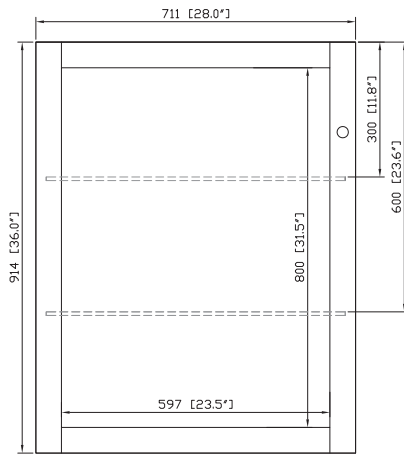

Avanity

MODERO-MC28-ES

Features

- Durable birch wood frame
- Beveled-edge mirror
- 1 soft-close door
- 2 shelves inside
- Mirror cabinet hangs vertically

Colors / Finishes

- Espresso

Nominal Dimension

- 28W x 6.2D x 36H (inches)

Components

| | | | |
|--------|---------------|---------------|----------------|
| Vanity | MODERO-V36-ES | MODERO-V48-ES | MODERO-V372-ES |
|--------|---------------|---------------|----------------|

Product Diagrams

Front

Back

Side

Top