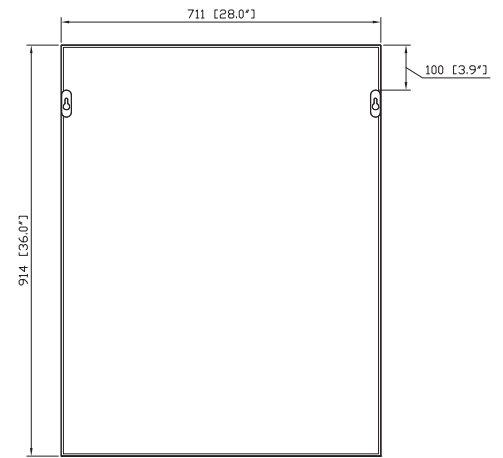

Avanity

MODERO-MC28-ES

Features

- Durable birch wood frame
- Beveled-edge mirror
- 1 soft-close door
- 2 shelves inside
- Mirror cabinet hangs vertically

Colors / Finishes

- Espresso

Nominal Dimension

- 28W x 6.2D x 36H (inches)

Front

Back

Side

Top