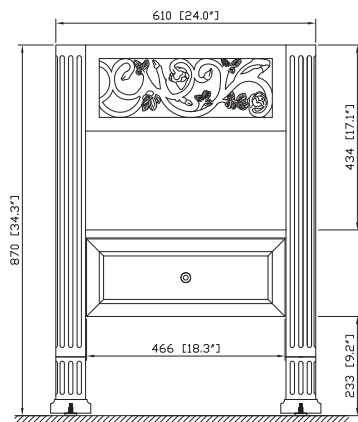

Product Diagrams

Front