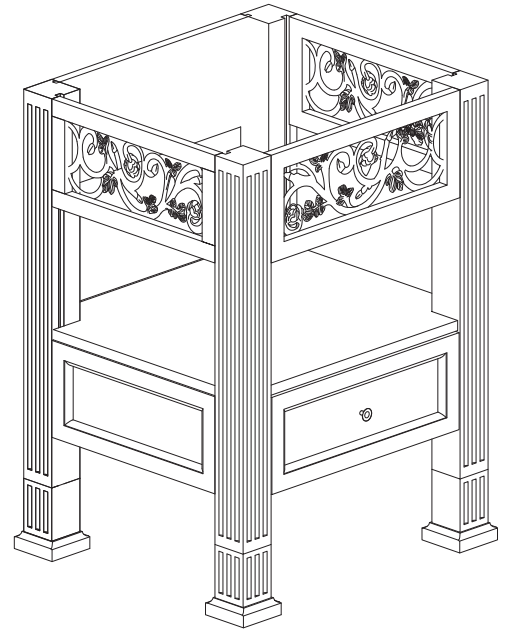

Avanity

NAPA-V24-DC

Features

- Solid birch frame and cherry veneer MDF
- 1 soft-close drawer
- Antique brass finished hardware
- Adjustable height levelers
- Under counter application

Colors / Finishes

- Dark Cherry

Nominal Dimension

- 24W x 21.5D x 34H (inches)

Components

Mirror NAPA-M24-DC

Under-counter Application

Vanity Top	SUT25BK	SUT25CW	SUT25GB
Sink	CUM18WT	CUM18LN	

Vessel Application

Vanity Top	SVT25BK	SVT25CW	SVT25GB			
Sink	GVE420CL	GVE420FR	GVE420BN	GVE420BL	GVE420CS	GVE450GE
	GVE480MSI	GVE480MCO	GVE460BC	GVE460AL	GVE460SB	GVE460GL