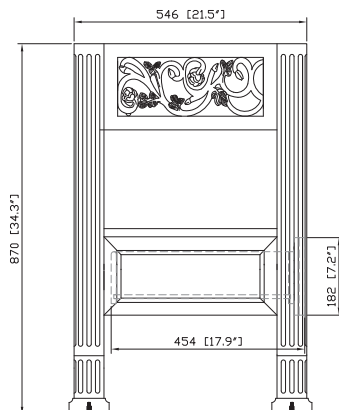

Avanity

NAPA-V24-DC

Features

- Solid birch frame and cherry veneer MDF
- 1 soft-close drawer
- Antique brass finished hardware
- Adjustable height levelers
- Under counter application

Colors / Finishes

- Dark Cherry

Nominal Dimension

- 24W x 21.5D x 34H (inches)

Components

Mirror NAPA-M24-DC

Under-counter Application

Vanity Top	SUT25BK	SUT25CW	SUT25GB
Sink	CUM18WT	CUM18LN	

Vessel Application

Vanity Top	SVT25BK	SVT25CW	SVT25GB			
Sink	GVE420CL	GVE420FR	GVE420BN	GVE420BL	GVE420CS	GVE450GE
	GVE480MSI	GVE480MCO	GVE460BC	GVE460AL	GVE460SB	GVE460GL

Product Diagrams

Front

Back

Side

Top

For customer support please call 626 404 7678 weekdays 9:00 to 6:00 PST