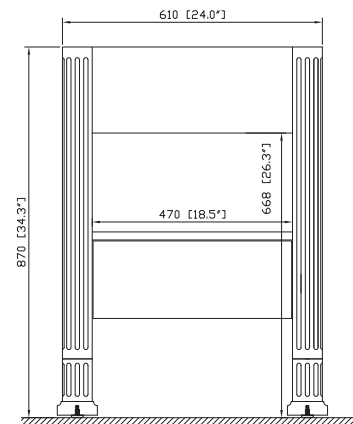

Avanity

NAPA-V24-DC

Features

- Solid birch frame and cherry veneer MDF
- 1 soft-close drawer
- Antique brass finished hardware
- Adjustable height levelers
- Under counter application

Colors / Finishes

- Dark Cherry

Nominal Dimension

- 24W x 21.5D x 34H (inches)

Components

Mirror NAPA-M24-DC

Under-counter Application

Vanity Top	SUT25BK	SUT25CW	SUT25GB
Sink	CUM18WT	CUM18LN	

Vessel Application

Vanity Top	SVT25BK	SVT25CW	SVT25GB			
Sink	GVE420CL	GVE420FR	GVE420BN	GVE420BL	GVE420CS	GVE450GE
	GVE480MSI	GVE480MCO	GVE460BC	GVE460AL	GVE460SB	GVE460GL

Product Diagrams

Front

Back

Side

Top

For customer support please call 626 404 7678 weekdays 9:00 to 6:00 PST