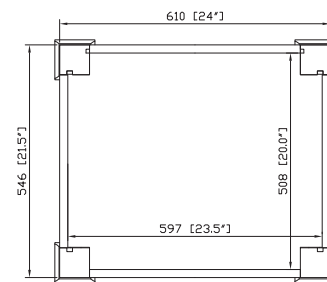

Top

For customer support please call 626 404 7678 weekdays 9:00 to 6:00 PST