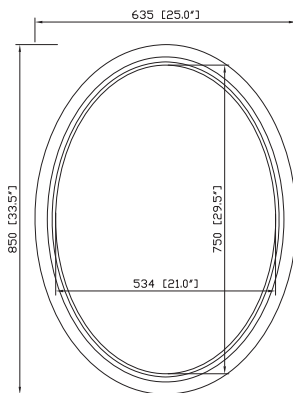

Avanity

OXFORD-M25-DO

Features

- Durable birch wood frame
- Beveled-edge mirror
- Mirror hangs vertically and horizontally
- Wall cleat for easy hanging and leveling

Colors / Finishes

- Dark Oak

Nominal Dimension

- 25W x 1.4D x 33.5H (inches)

Components

Vanity | OXFORD-V38-DO

Product Diagrams

Front

Back

Side

Top