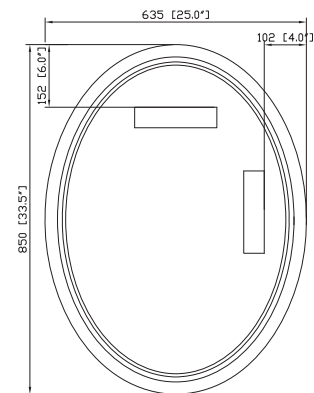

Avanity

OXFORD-M25-DO

Features

- Durable birch wood frame
- Beveled-edge mirror
- Mirror hangs vertically and horizontally
- Wall cleat for easy hanging and leveling

Colors / Finishes

- Dark Oak

Nominal Dimension

- 25W x 1.4D x 33.5H (inches)

Components

Vanity | OXFORD-V38-DO

Product Diagrams

Front

Back

Side

Top