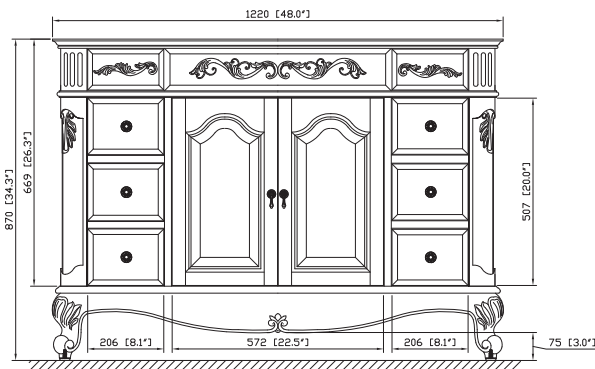

Product Diagrams

Front