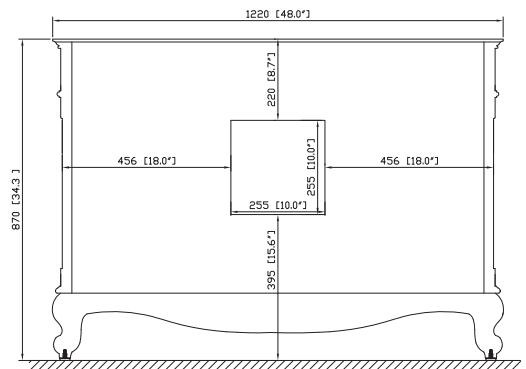

Avanity

PROVENCE-V48-AC

Features

- Solid birch frame and cherry veneer MDF
- Handcrafted details
- 2 soft-close doors
- 6 soft-close drawers
- Antique brass finished hardware
- Adjustable height levelers
- Under counter application

Colors / Finishes

- Antique Cherry

Nominal Dimension

- 48W x 21.5D x 34H (inches)

Components

Mirror	PROVENCE-M24-AC	PROVENCE-M30-AC	PROVENCE-M36-AC
Vanity Top	PROVENCE-SUT49BN		
Sink	CUM18WT	CUM18LN	

Product Diagrams

Back

Side

Top

For customer support please call 626 404 7678 weekdays 9:00 to 6:00 PST