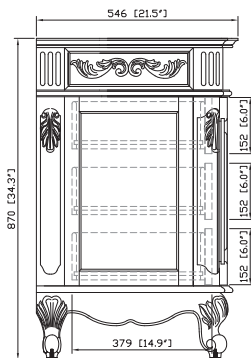

Avanity

PROVENCE-V48-AC

Features

- Solid birch frame and cherry veneer MDF
- Handcrafted details
- 2 soft-close doors
- 6 soft-close drawers
- Antique brass finished hardware
- Adjustable height levelers
- Under counter application

Colors / Finishes

- Antique Cherry

Nominal Dimension

- 48W x 21.5D x 34H (inches)

Components

Mirror	PROVENCE-M24-AC	PROVENCE-M30-AC	PROVENCE-M36-AC
Vanity Top	PROVENCE-SUT49BN		
Sink	CUM18WT	CUM18LN	

Product Diagrams

Side

Top

For customer support please call 626 404 7678 weekdays 9:00 to 6:00 PST