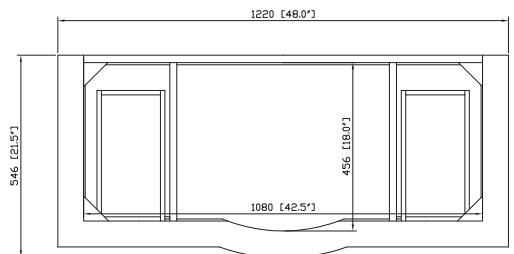

Top

For customer support please call 626 404 7678 weekdays 9:00 to 6:00 PST