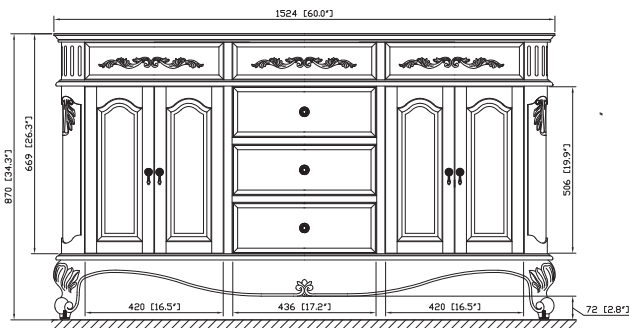

Product Diagrams

Front