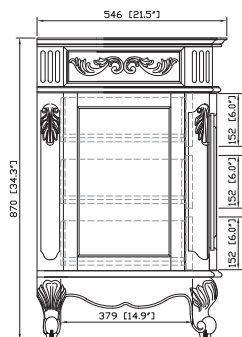

Avanity

PROVENCE-V60-AC

Features

- Solid birch frame and cherry veneer MDF
- Handcrafted details
- 2 soft-close doors
- 3 soft-close drawers
- Antique brass finished hardware
- Vanity accomodates dual undermount sinks
- Adjustable height levelers
- Under counter application

Colors / Finishes

- Antique Cherry

Nominal Dimension

- 60W x 21.5D x 34H (inches)

Components

Mirror	PROVENCE-M24-AC
Vanity Top	PROVENCE-SUT61BN
Sink	CUM16WT

Product Diagrams

Side

Top

For customer support please call 626 404 7678 weekdays 9:00 to 6:00 PST