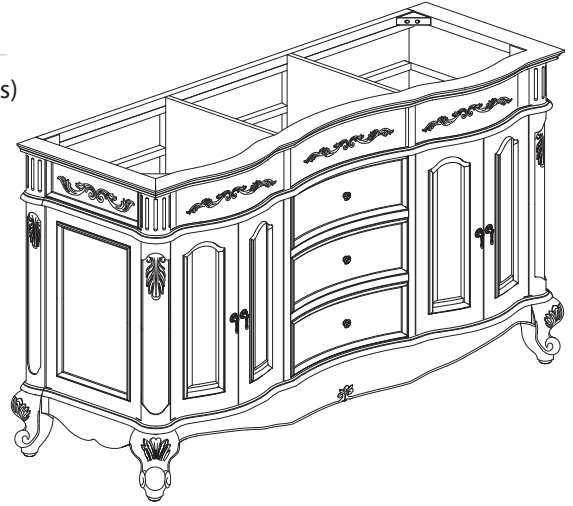

## Features

- Solid birch frame and cherry veneer MDF
- Handcrafted details
- 2 soft-close doors
- 3 soft-close drawers
- Antique brass finished hardware
- Vanity accomodates dual undermount sinks
- Adjustable height levelers
- Under counter application

## Nominal Dimension

- 60W x 21.5D x 34H (inches)