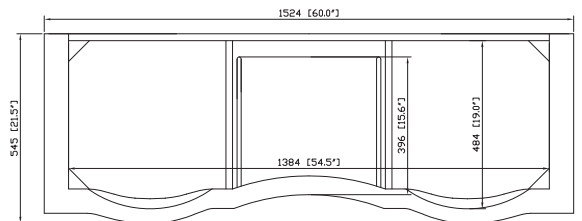

Top

For customer support please call 626 404 7678 weekdays 9:00 to 6:00 PST