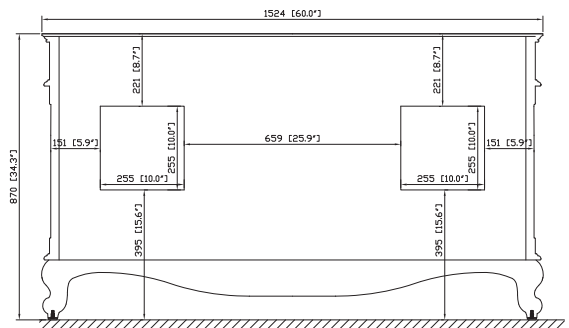

Avanity

PROVENCE-V60-AC

Features

- Solid birch frame and cherry veneer MDF
- Handcrafted details
- 2 soft-close doors
- 3 soft-close drawers
- Antique brass finished hardware
- Vanity accomodates dual undermount sinks
- Adjustable height levelers
- Under counter application

Colors / Finishes

- Antique Cherry

Nominal Dimension

- 60W x 21.5D x 34H (inches)

Components

Mirror	PROVENCE-M24-AC
Vanity Top	PROVENCE-SUT61BN
Sink	CUM16WT

Product Diagrams

Back

Side

Top

For customer support please call 626 404 7678 weekdays 9:00 to 6:00 PST