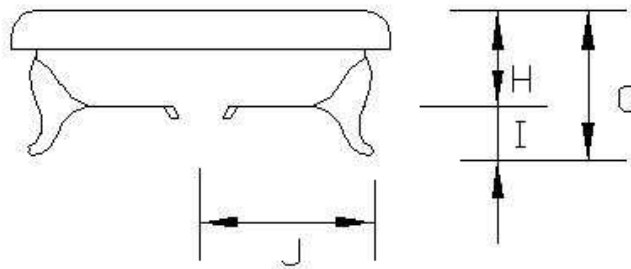

### Tub Specifications – Cast Iron Shower Pan

	A	B	C	D	E	F	G	H	I	J	VOL	WGHT
P0774	42"	38"	35"	42"	38"	35"	12.5"	6.5"	6"	21"		220 LBS