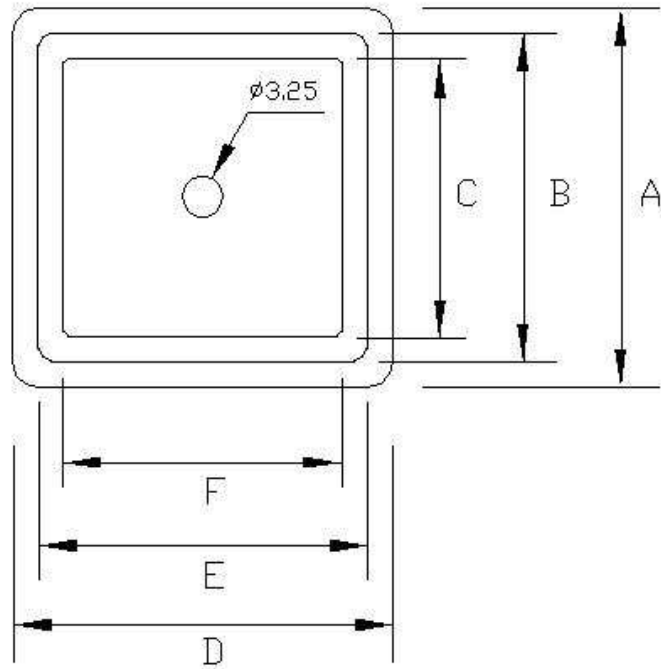

### Tub Specifications – Cast Iron Shower Pan

	A	B	C	D	E	F	G	H	I	J	VOL	WGHT
P0774	42"	38"	35"	42"	38"	35"	12.5"	6.5"	6"	21"		220 LBS