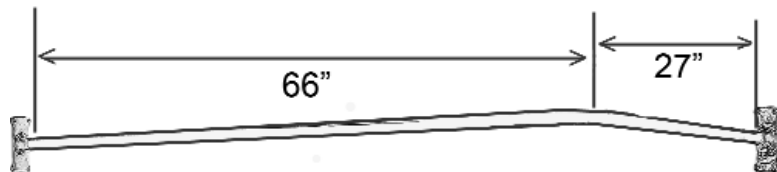

CORNER SHOWER ROD

Cat. No.
4119

L: 66"

D: 27"

Features:

- 1" Solid Brass Tubing
- Includes Rectangular Flanges: Part #300
- Available In 4 Finishes
- All Rods Come As Two Pieces
- Rods Are Adjustable By Cutting Ends
- Ceiling Supports Available: Part #340

Finishes:

CP Polished Chrome
BP Polished Brass

BN Brushed Nickel
ORB Oil Rubbed Bronze

Dimensions are nominal and may vary. Dimensions and specifications subject to change without notice.