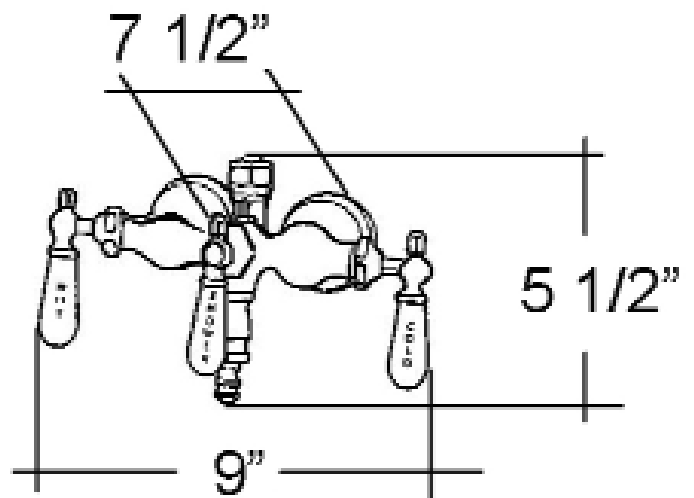

TUB DIVERTER BATHCOCK

Cat. No.
4072

L: 5 1/2"
W: 9"
D: 7 1/2"

Features:

- ▶ Old Style Spigot
- ▶ 1/4 Turn Ceramic Disc Cartridges
- ▶ 3 3/8" Centers
- ▶ F 3/8" Riser Connection
- ▶ 3/4" Nipples
- ▶ Cast Iron Tub Use Only
- ▶ Riser Cap Not Available

Finishes:

CP Polished Chrome

Dimensions are nominal and may vary. Dimensions and specifications subject to change without notice.