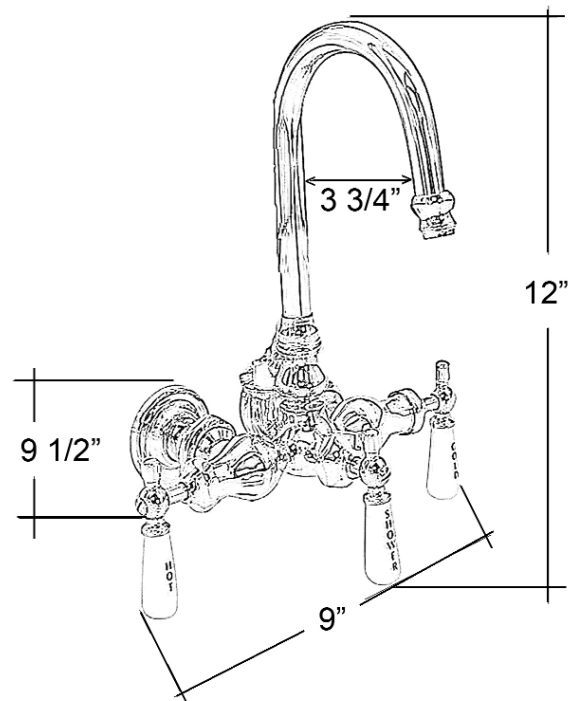

# TUB FILLER WITH DIVERTER

Cat. No.  
4013

L: 12"  
W: 9"  
D: 9 1/2"

## Features:

- ▶ Code Gooseneck Spout
- ▶ 1/4 Turn Ceramic Disc Cartridges
- ▶ 3 3/8" Centers
- ▶ 62" Riser Included
- ▶ 3/4" Nipples
- ▶ Cast Iron Tub Use Only
- ▶ Includes Plastic Shower Head

## Finishes:

CP Polished Chrome

Dimensions are nominal and may vary. Dimensions and specifications subject to change without notice.