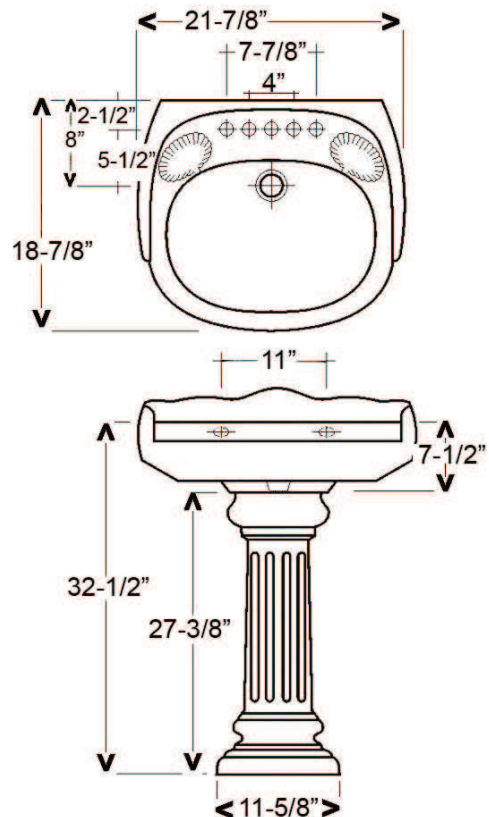

# VICKI PEDESTAL LAVATORY

Cat. No.  
3-65X

W: 21 7/8"  
D: 18 7/8"  
H: 35 1/2"  
Flange: 1 3/4"

### Interior Dimensions:

Basin Interior: 16 1/2"W x 12 1/8"D  
 BasinDepth: 7 1/4"  
 Back of basin to center of faucet: 2 1/2"  
 Back of basin to center of drain: 8"  
 Mount bolts height: 31"  
 Mount holes cc: 11"  
 Faucet and spout holes: 1 1/4" (4")  
 1 3/8" (8")

### Features:

- ▶ Made of Vitreous China
- ▶ Available for 4" CC or 8" Widespread
- ▶ Can be Installed Using Toggle or Molly Bolts (not included)
- ▶ Overflow

\*For ease of installation, order one of the following:

### Colors:

WH White  
BQ Bisque

**Compliance Certification**  
 Meets or exceeds the following specifications: ASME A112.19.2 2008 and CSA B45.1-08 for ceramic plumbing fixtures.

Dimensions of fixture are nominal and may vary within the range of tolerances established by ASMEI Standard A112.19.2-2008. Dimensions and specifications subject to change without notice.