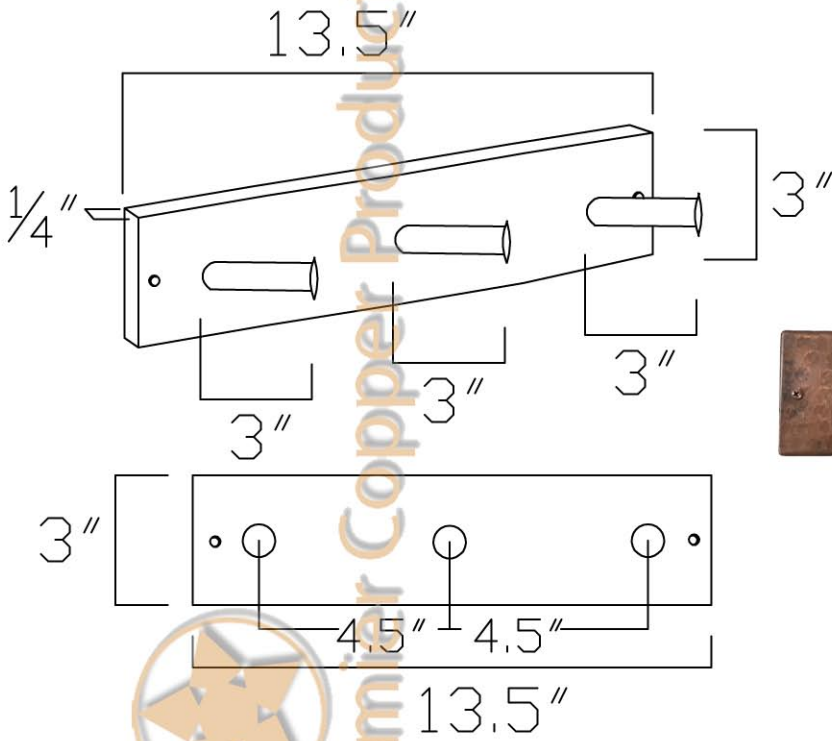

ITEM# RH3 13.5" ROBE HOOK

DIMENSIONS: 13.5"X3"X $\frac{1}{4}$ "

Premier Copper Products