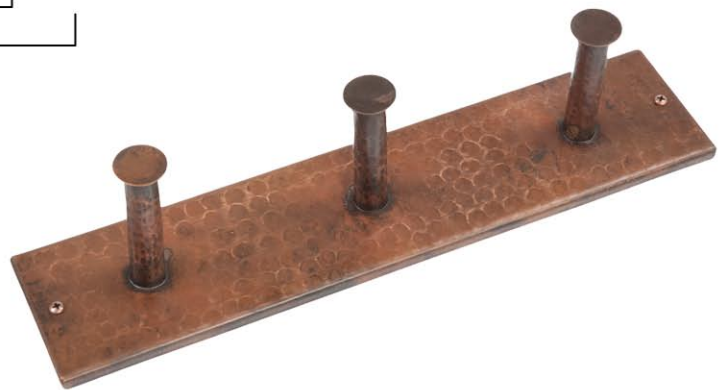

ITEM# RH3 13.5" ROBE HOOK

DIMENSIONS: 13.5"X3"X $\frac{1}{4}$ "

Premier Copper Products