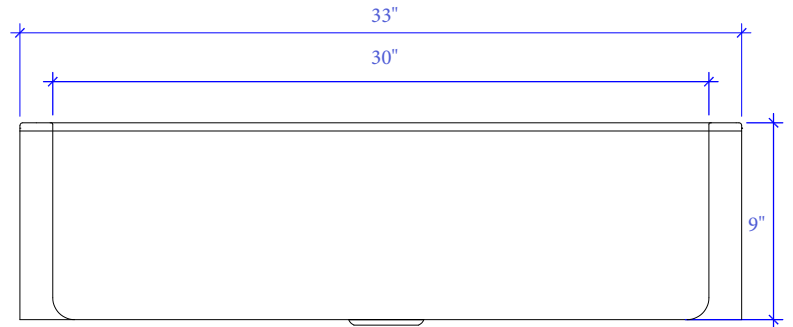

Adams Farmhouse Apron Copper Sink

Model # [K1A-1004ND](#)

33" x 22" x 9"

Features

- + Handmade 16 Gauge Copper
- + Antique Copper Finish
- + Front Apron Wrap Approx .25"
- + Lifetime Warranty

[K1A-1004ND](#)

Adams Farmhouse Apron Copper Sink

Technical Specifications

- + Outer - 33" x 22" x 9"
- + Inner - 30" x 19" x 9"
- + Drain - Standard Kitchen Drain
- + Thickness - 16 Gauge

FRONT VIEW

TOP VIEW

Lifetime Warranty