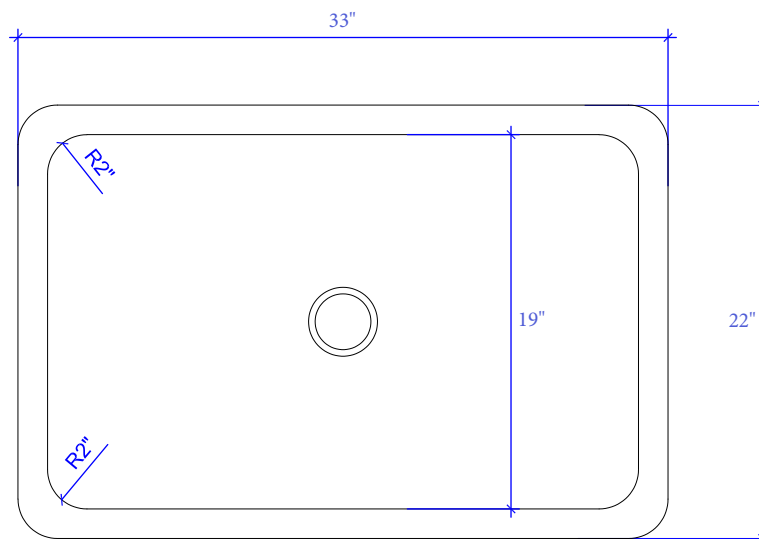

Adams Farmhouse Apron Copper Sink

Model # [K1A-1004ND](#)

33" x 22" x 9"

Features

- + Handmade 16 Gauge Copper
- + Antique Copper Finish
- + Front Apron Wrap Approx .25"
- + Lifetime Warranty

[K1A-1004ND](#)

Adams Farmhouse Apron Copper Sink

Technical Specifications

- + Outer - 33" x 22" x 9"
- + Inner - 30" x 19" x 9"
- + Drain - Standard Kitchen Drain
- + Thickness - 16 Gauge

FRONT VIEW

TOP VIEW

Lifetime Warranty