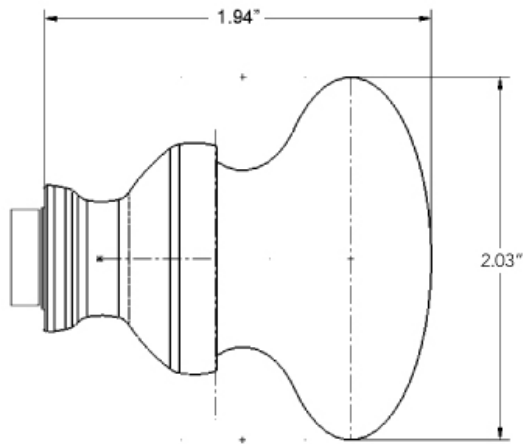

Black Porcelain Knob

- > Collection: Nostalgic
- > Design code: BLK
- > Material: Forged Brass, Porcelain
- > Functions: Knob pair with 3/8" – 20 spindle

Black Porcelain Knob shown in Bright Chrome