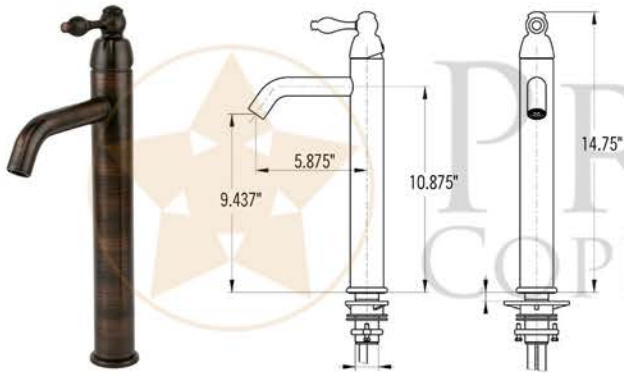

### **PACKAGE INCLUDES THE FOLLOWING ITEMS:**

- \* Small Rectangle Skirted Vessel Hammered Copper Sink / ORB Finish (Model# VREC17SKDB)
- \* Single Handle Bathroom Vessel Faucet / ORB Finish (Model# B-VF01ORB)
- \* 1.5" Non-Overflow Pop-up Bathroom Sink Drain / ORB Finish (Model# D-208ORB)
- \* Neutral Cure Copper Sink Installation Silicone (Model# C900-ORB)
- \* Copper Sink Wax (Model# W900-WAX)

### **SINK DETAILS (Model# VREC17SKDB)**

- \* Small Rectangle Skirted Vessel Hammered Copper Sink
- \* Outer Dimension: 17" x 14" x 5"
- \* Inner Dimension: 15" x 12" x 2.5" skirt
- \* Rim: 1"
- \* Drain Opening: 1.5" Non-Overflow
- \* Color: Oil Rubbed Bronze
- \* CODE / STANDARD COMPLIANCE: IAPMO / cUPC LISTED

### **FAUCET DETAILS (Model# B-VF01ORB)**

- \* Single Handle Bathroom Vessel Faucet
- \* Color: Oil Rubbed Bronze
- \* Solid Brass Construction
- \* Ceramic Disc Cartridges
- \* Overall Height: 14.75"
- \* ASME A112.18.1/CSA B125.1, NSF/ANSI 61, California Lead Plumbing Law, ADA Compliant