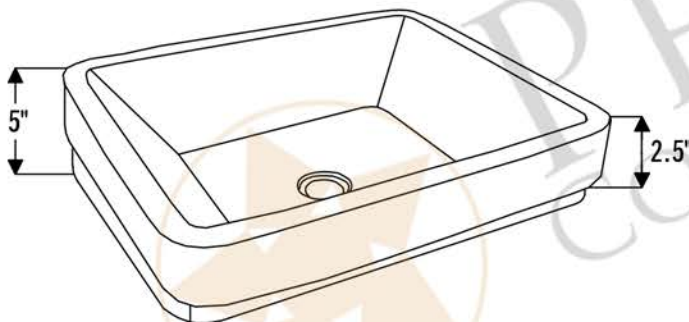

### **PACKAGE INCLUDES THE FOLLOWING ITEMS:**

- \* Small Rectangle Skirted Vessel Hammered Copper Sink / ORB Finish (Model# VREC17SKDB)
- \* Single Handle Bathroom Vessel Faucet / ORB Finish (Model# B-VF01ORB)
- \* 1.5" Non-Overflow Pop-up Bathroom Sink Drain / ORB Finish (Model# D-208ORB)
- \* Neutral Cure Copper Sink Installation Silicone (Model# C900-ORB)
- \* Copper Sink Wax (Model# W900-WAX)

### **SINK DETAILS (Model# VREC17SKDB)**

- \* Small Rectangle Skirted Vessel Hammered Copper Sink
- \* Outer Dimension: 17" x 14" x 5"
- \* Inner Dimension: 15" x 12" x 2.5" skirt
- \* Rim: 1"
- \* Drain Opening: 1.5" Non-Overflow
- \* Color: Oil Rubbed Bronze
- \* CODE / STANDARD COMPLIANCE: IAPMO / cUPC LISTED