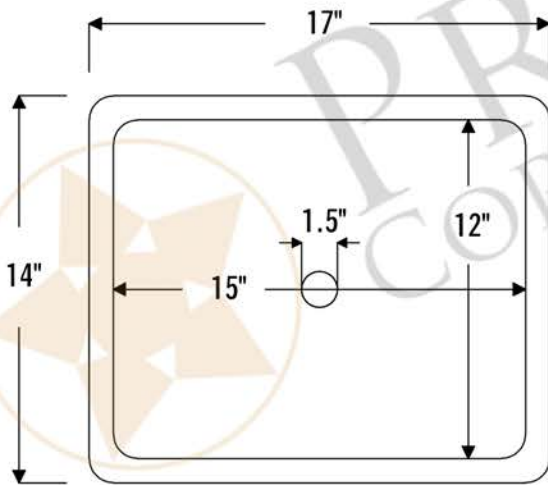

### **PACKAGE INCLUDES THE FOLLOWING ITEMS:**

- \* Small Rectangle Skirted Vessel Hammered Copper Sink / ORB Finish (Model# VREC17SKDB)
- \* Single Handle Bathroom Vessel Faucet / ORB Finish (Model# B-VF01ORB)
- \* 1.5" Non-Overflow Pop-up Bathroom Sink Drain / ORB Finish (Model# D-208ORB)
- \* Neutral Cure Copper Sink Installation Silicone (Model# C900-ORB)
- \* Copper Sink Wax (Model# W900-WAX)

### **SINK DETAILS (Model# VREC17SKDB)**

- \* Small Rectangle Skirted Vessel Hammered Copper Sink
- \* Outer Dimension: 17" x 14" x 5"
- \* Inner Dimension: 15" x 12" x 2.5" skirt
- \* Rim: 1"
- \* Drain Opening: 1.5" Non-Overflow
- \* Color: Oil Rubbed Bronze
- \* CODE / STANDARD COMPLIANCE: IAPMO / cUPC LISTED

### **FAUCET DETAILS (Model# B-VF01ORB)**

- \* Single Handle Bathroom Vessel Faucet
- \* Color: Oil Rubbed Bronze
- \* Solid Brass Construction
- \* Ceramic Disc Cartridges
- \* Overall Height: 14.75"
- \* ASME A112.18.1/CSA B125.1, NSF/ANSI 61, California Lead Plumbing Law, ADA Compliant