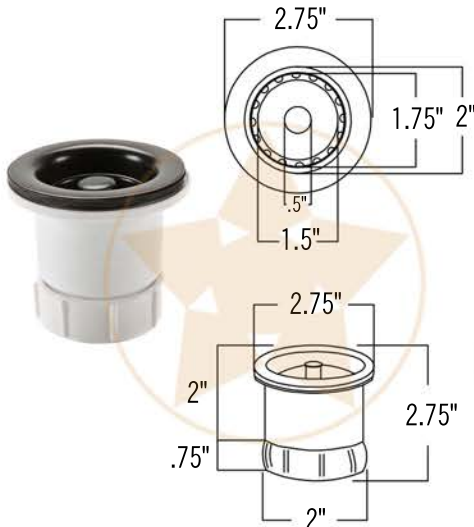

PACKAGE INCLUDES THE FOLLOWING ITEMS:

- * 15" Square Copper Bar Sink / ORB Finish (Model // BS15DB2)
- * Single Handle Bar or Vessel Filler Faucet / ORB Finish (Model // B-BV01ORB)
- * 2" Bar Basket Strainer Drain / ORB Finish (Model# D-133ORB)
- * Copper Sink Wax (Model# W900-WAX)
- * Neutral Cure Copper Sink Installation Silicone (Model# C900-ORB)

* ORB: Oil Rubbed Bronze

SINK DETAILS (Model# BS15DB2)

- * Description: 15" Square Copper Bar Sink
- * Color: Oil Rubbed Bronze
- * Outer Dimension: 15" x 15" x 7"
- * Inner Dimension: 13" x 13" x 7"
- * Drain Size: 2" Drain Opening

FAUCET DETAILS (Model# B-BV01ORB)

- * Description: Single Handle Bar / Vessel Faucet
- * Finish: Oil Rubbed Bronze
- * Installation: Single Hole
- * Overall Height: 11"
- * Spout Reach: 6"
- * Certifications: ASME A112.18.1/CSA B125.1, NSF/ANSI 61, California Lead Plumbing Law, ADA Compliant

DRAIN DETAILS (Model# D-133ORB)

- * Description: 2" Bar Basket Sink Drain
- * Upper Flange Dimension: 2.75"
- * Material: Solid Brass

WAX DETAILS (Model# W900-WAX)

- * Copper Sink Wax & Cleaner
- * Made from Natural Bee's Wax
- * No wax Build Up ever!
- * Hard Water Protection
- * Works Great on a Variety of Different Surfaces: