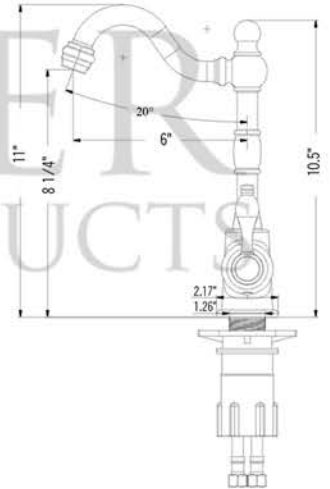

* ORB: Oil Rubbed Bronze

SINK DETAILS (Model# BS15DB2)

- * Description: 15" Square Copper Bar Sink
- * Color: Oil Rubbed Bronze
- * Outer Dimension: 15" x 15" x 7"
- * Inner Dimension: 13" x 13" x 7"
- * Drain Size: 2" Drain Opening

FAUCET DETAILS (Model# B-BV01ORB)

- * Description: Single Handle Bar / Vessel Faucet
- * Finish: Oil Rubbed Bronze
- * Installation: Single Hole
- * Overall Height: 11"
- * Spout Reach: 6"
- * Certifications: ASME A112.18.1/CSA B125.1, NSF/ANSI 61, California Lead Plumbing Law, ADA Compliant

DRAIN DETAILS (Model# D-133ORB)

- * Description: 2" Bar Basket Sink Drain
- * Upper Flange Dimension: 2.75"
- * Material: Solid Brass

WAX DETAILS (Model# W900-WAX)

- * Copper Sink Wax & Cleaner
- * Made from Natural Bee's Wax
- * No wax Build Up ever!
- * Hard Water Protection
- * Works Great on a Variety of Different Surfaces:

SILICONE DETAILS (Model# C900-ORB)

- * Description: Neutral Cure Copper Sink Installation Silicone
- * Color: Oil Rubbed Bronze
- * Size: 4.7oz