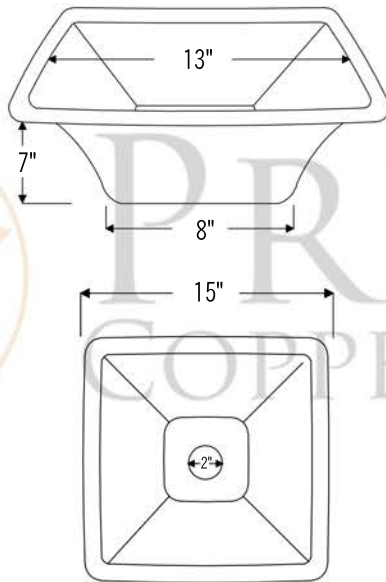

PACKAGE INCLUDES THE FOLLOWING ITEMS:

- * 15" Square Copper Bar Sink / ORB Finish (Model // BS15DB2)
- * Single Handle Bar or Vessel Filler Faucet / ORB Finish (Model // B-BV01ORB)
- * 2" Bar Basket Strainer Drain / ORB Finish (Model# D-133ORB)
- * Copper Sink Wax (Model# W900-WAX)
- * Neutral Cure Copper Sink Installation Silicone (Model# C900-ORB)

* ORB: Oil Rubbed Bronze

SINK DETAILS (Model# BS15DB2)

- * Description: 15" Square Copper Bar Sink
- * Color: Oil Rubbed Bronze
- * Outer Dimension: 15" x 15" x 7"
- * Inner Dimension: 13" x 13" x 7"
- * Drain Size: 2" Drain Opening

FAUCET DETAILS (Model# B-BV01ORB)

- * Description: Single Handle Bar / Vessel Faucet
- * Finish: Oil Rubbed Bronze
- * Installation: Single Hole
- * Overall Height: 11"
- * Spout Reach: 6"
- * Certifications: ASME A112.18.1/CSA B125.1, NSF/ANSI 61, California Lead Plumbing Law, ADA Compliant

DRAIN DETAILS (Model# D-133ORB)

- * Description: 2" Bar Basket Sink Drain
- * Upper Flange Dimension: 2.75"
- * Material: Solid Brass

WAX DETAILS (Model# W900-WAX)

- * Copper Sink Wax & Cleaner
- * Made from Natural Bee's Wax
- * No wax Build Up ever!
- * Hard Water Protection
- * Works Great on a Variety of Different Surfaces: