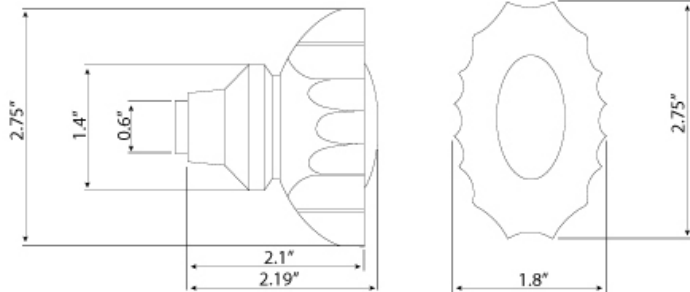

Chateau Knob

- > Collection: Nostalgic
- > Design code: CHA
- > Material: Forged Brass/Crystal
- > Functions: Knob pair with 3/8" – 20 spindle

Chateau Knob shown in Satin Nickel