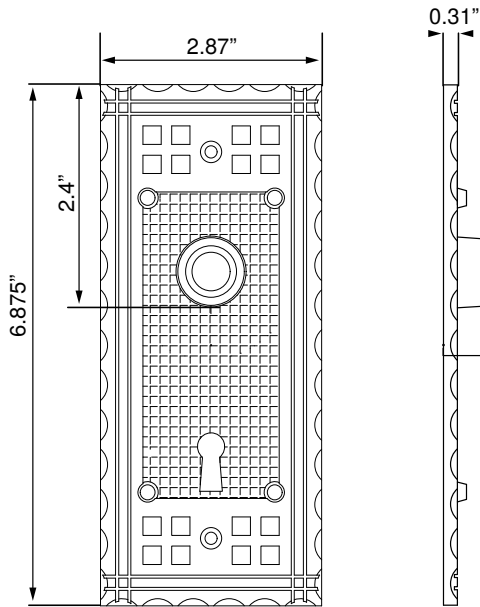

## Craftsman Long Plate

- > Collection: Nostalgic
- > Design code: CRA
- > Material: Forged Brass
- > Functions: Passage, Privacy, Dummy, Interior Mortise

Craftsman Long Plate shown in Antique Brass