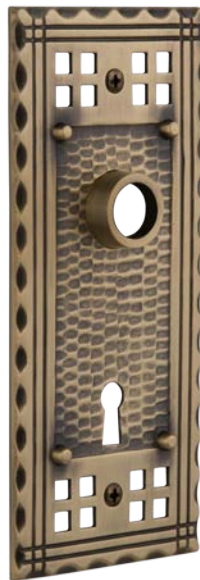

## Craftsman Long Plate

- > Collection: Nostalgic
- > Design code: CRA
- > Material: Forged Brass
- > Functions: Passage, Privacy, Dummy, Interior Mortise

Craftsman Long Plate shown in Antique Brass