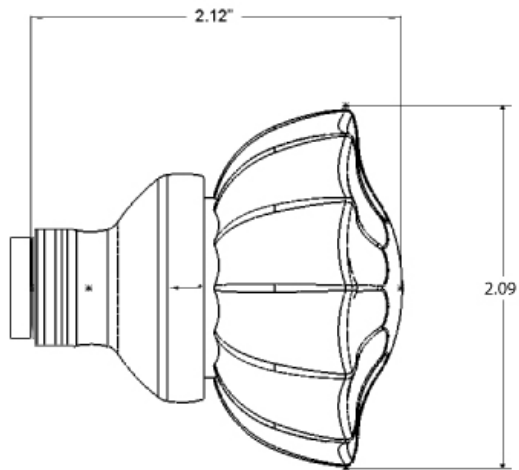

Crystal Knob

- > Collection: Nostalgic
- > Design code: CRY
- > Material: Forged Brass/Crystal
- > Functions: Knob pair with 3/8" – 20 spindle

Crystal Knob shown in Bright Chrome