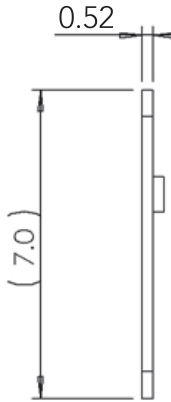

## Deco Long Plate

Front View

Side View

- > Collection: Nostalgic
- > Design code: DEC
- > Material: Forged Brass
- > Functions: Passage, Privacy, Dummy, Interior Mortise
- > With or without keyhole

Deco Long Plate shown in Polished Brass