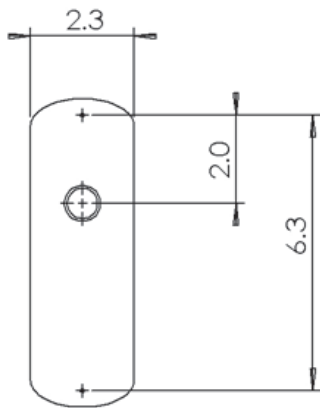

## Deco Long Plate

Front View

Side View

- > Collection: Nostalgic
- > Design code: DEC
- > Material: Forged Brass
- > Functions: Passage, Privacy, Dummy, Interior Mortise
- > With or without keyhole

Deco Long Plate shown in Polished Brass