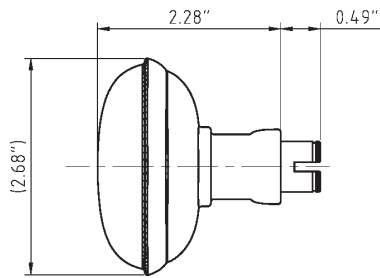

Eden Prairie Knob

Side View

Front View

- > Collection: Grandeur
- > Design code: EDN
- > Material: Solid Forged Brass

Eden Prairie Knob shown in Timeless Bronze