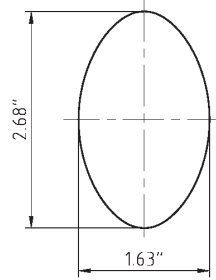

Eden Prairie Knob

Side View

Front View

- > Collection: Grandeur
- > Design code: EDN
- > Material: Solid Forged Brass

Eden Prairie Knob shown in Timeless Bronze