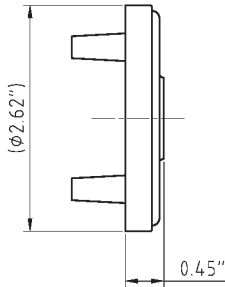

Georgetown Rosette

Front View

Side View

- > Collection: Grandeur
- > Design code: GEO
- > Material: Solid Forged Brass
- > Functions: Passage, Privacy, Dummy

Georgetown Rosette shown in Antique Pewter

Available Finishes