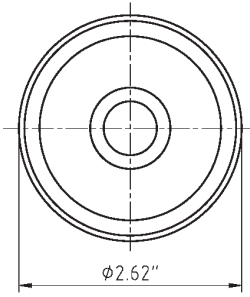

Georgetown Rosette

Front View

Side View

- > Collection: Grandeur
- > Design code: GEO
- > Material: Solid Forged Brass
- > Functions: Passage, Privacy, Dummy

Georgetown Rosette shown in Antique Pewter

Available Finishes