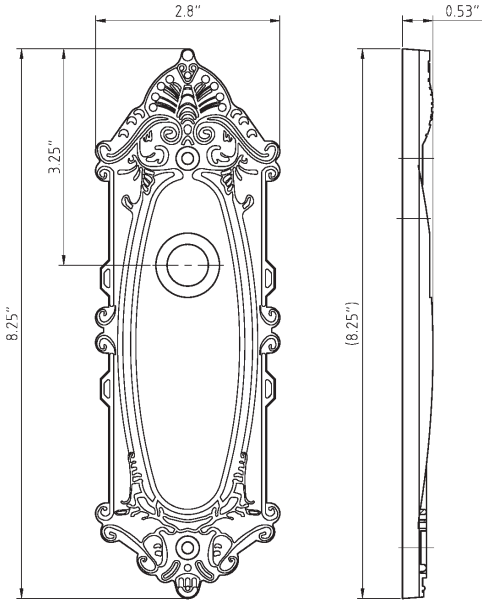

TECHNICAL SPECIFICATIONS

**Grande Victorian Long Plate**

- > Collection: Grandeur
- > Design code: GVC
- > Material: Solid Forged Brass
- > Functions: Passage, Privacy, Dummy

Available Finishes

Antique Pewter (AP)

Polished Brass (PB)

Satin Nickel (SN)

Timeless Bronze (TB)

Vintage Brass (VB)

Lifetime Brass (LB)

Grande Victorian Long Plate shown in Vintage Brass