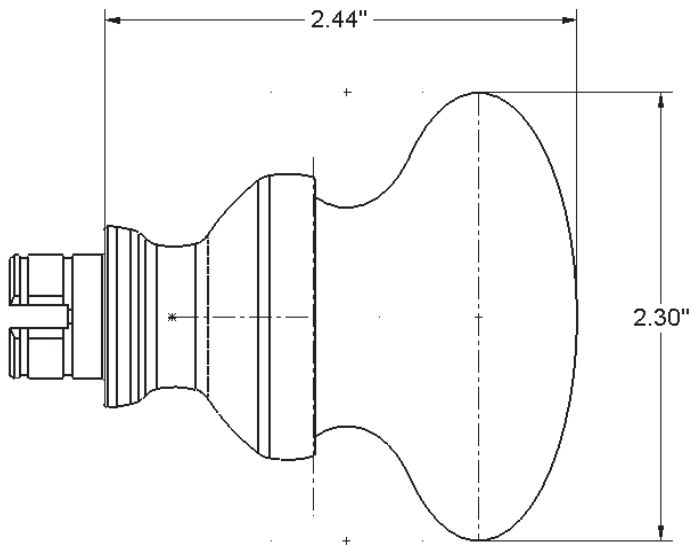

Hyde Park Knob

- > Collection: Grandeur
- > Design code: HYD
- > Material: Porcelain

Hyde Park Knob shown in Bright Chrome