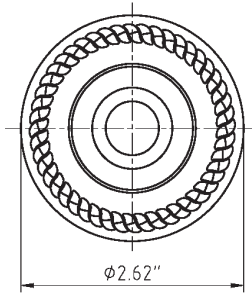

TECHNICAL SPECIFICATIONS

Newport Rosette

Front View

Side View

- > Collection: Grandeur
- > Design code: NEW
- > Material: Solid Forged Brass
- > Functions: Passage, Privacy, Dummy

Newport Rosette shown in Vintage Brass