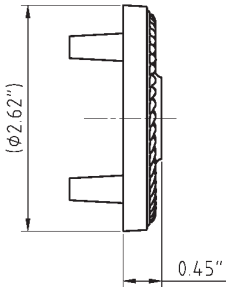

TECHNICAL SPECIFICATIONS

Newport Rosette

Front View

Side View

- > Collection: Grandeur
- > Design code: NEW
- > Material: Solid Forged Brass
- > Functions: Passage, Privacy, Dummy

Newport Rosette shown in Vintage Brass