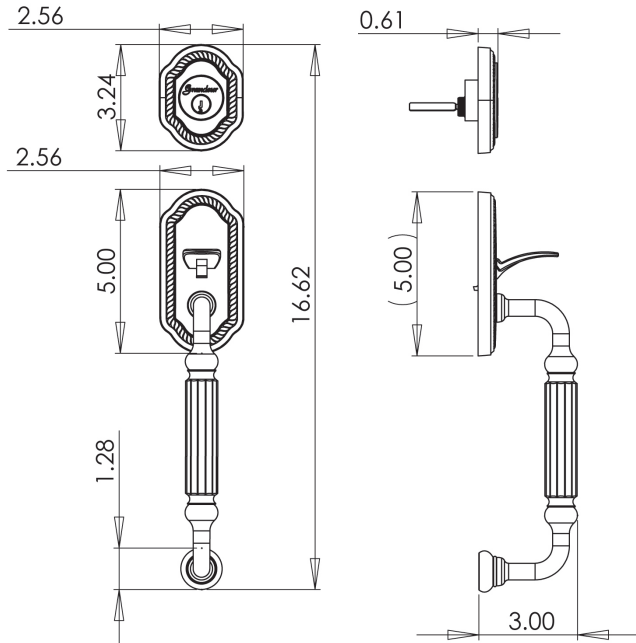

TECHNICAL SPECIFICATIONS

Newport Handleset – F Grip

- > Collection: Grandeur
- > Design code: NEWFGR
- > Material: Solid Forged Brass
- > Functions: Single Cylinder

Minimum bore distance center to center is 4-1/2"