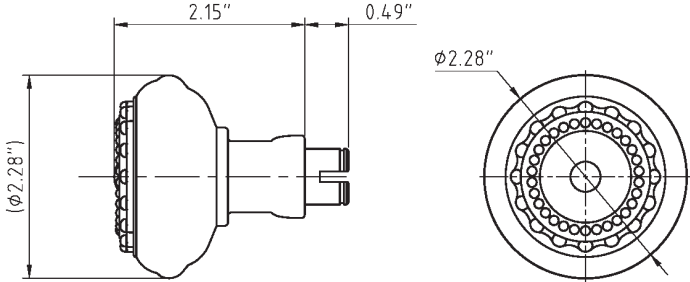

# Parthenon Knob

Side View

Front View

- > Collection: Grandeur
- > Design code: PAR
- > Material: Solid Forged Brass

Windsor Knob shown in Antique Pewter