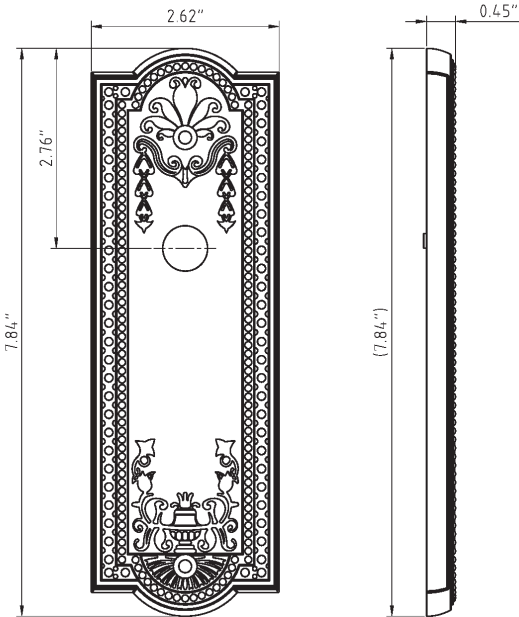

TECHNICAL SPECIFICATIONS

Parthenon Long Plate

- > Collection: Grandeur
- > Design code: PAR
- > Material: Solid Forged Brass
- > Functions: Passage, Privacy, Dummy

Available Finishes

Antique Pewter (AP)

Polished Brass (PB)