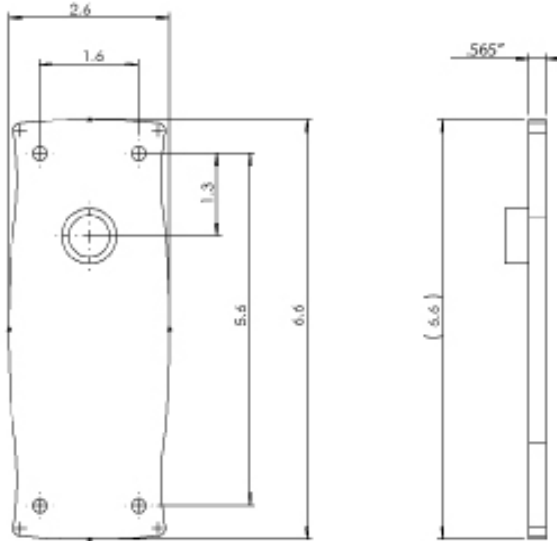

Prairie Long Plate

- > Collection: Nostalgic
- > Design code: PRA
- > Material: Forged Brass
- > Functions: Passage, Privacy, Dummy, Interior Mortise
- > With or without keyhole

Prairie Long Plate shown in Oil-Rubbed Bronze