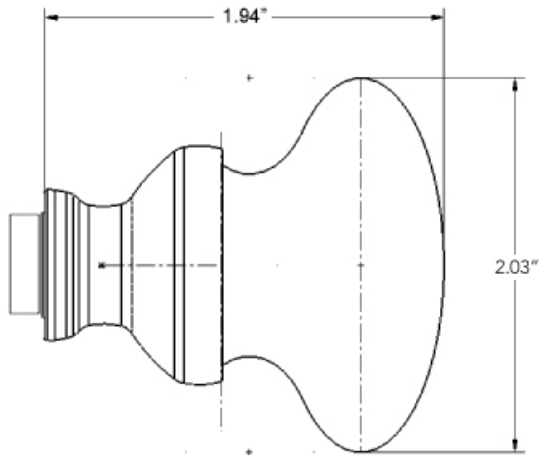

## White/Rose Porcelain Knob

- > Collection: Nostalgic
- > Design code: ROS
- > Material: Forged Brass, Porcelain
- > Functions: Knob pair with 3/8" – 20 spindle

White/Rose Porcelain Knob shown in Oil-Rubbed Bronze