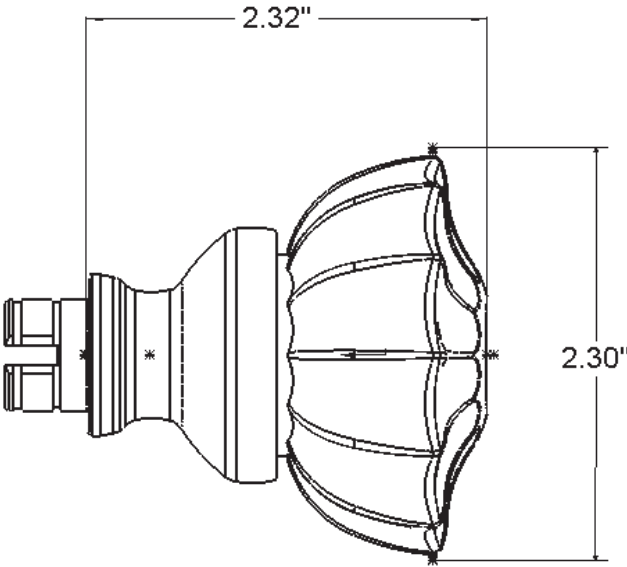

Versailles Knob

- > Collection: Grandeur
- > Design code: VER
- > Material: 24% lead crystal

Versailles Knob shown in Timelass Bronze