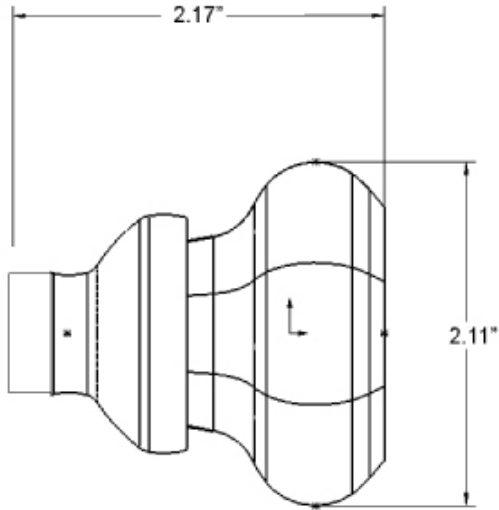

Waldorf Knob

- > Collection: Nostalgic
- > Design code: WAL
- > Material: Forged Brass/Crystal
- > Functions: Knob pair with 3/8" – 20 spindle

Waldorf Knob shown in Antique Pewter