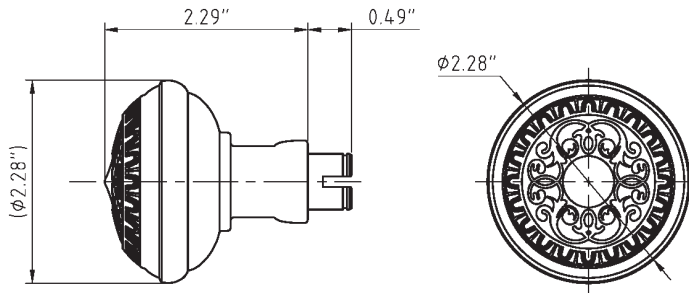

## Windsor Knob

Side View

Front View

- > Collection: Grandeur
- > Design code: WIN
- > Material: Solid Forged Brass

Windsor Knob shown in Antique Pewter