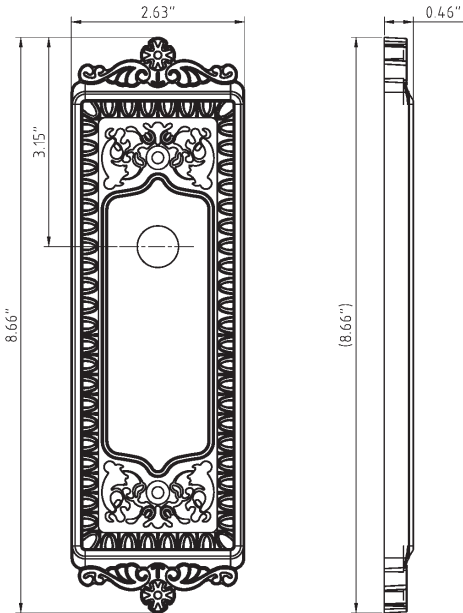

TECHNICAL SPECIFICATIONS

Parthenon Long Plate

- > Collection: Grandeur
- > Design code: WIN
- > Material: Solid Forged Brass
- > Functions: Passage, Privacy, Dummy

Available Finishes

Antique Pewter (AP)

Polished Brass (PB)