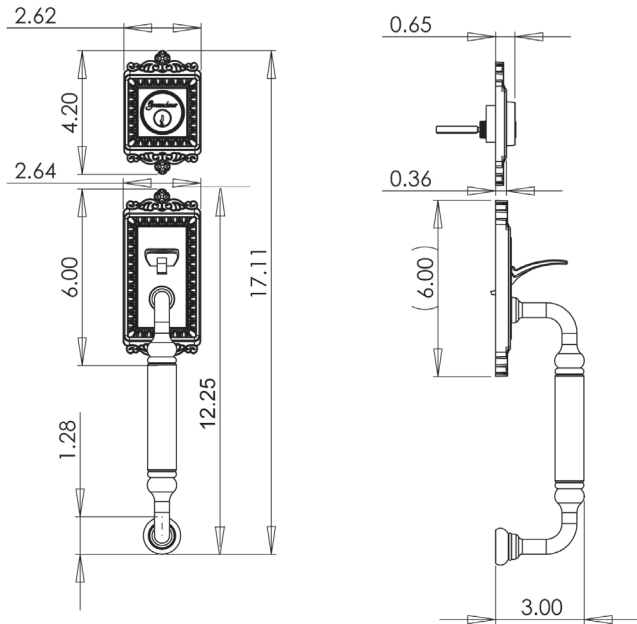

TECHNICAL SPECIFICATIONS

**Windsor Handleset – C Grip**

- > Collection: Grandeur
- > Design code: WINCGR
- > Material: Solid Forged Brass
- > Functions: Single Cylinder

Minimum bore distance center to center is 5-1/4"